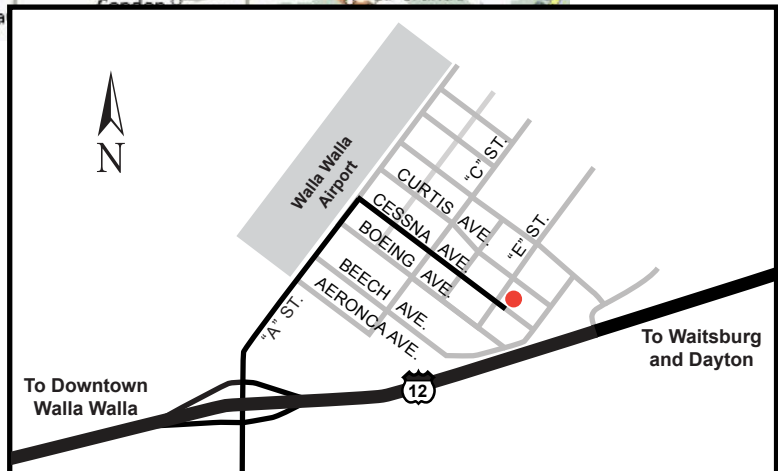

buty

2 0 0 0
WALLA WALLA VALLEY

DIRECTIONS

FROM SEATTLE

- 1: I-90 E toward BELLEVUE/SPOKANE
- 2: Merge onto I-82 E via EXIT 110 toward YAKIMA
- 3: Merge onto US-12 E via EXIT 102 toward RICHLAND/PASCO
- 4: Take the AIRPORT EXIT turning left onto "A" Street
- 5: Turn right onto Cessna

FROM PORTLAND

- 1: I-84 E toward PORTLAND AIRPORT/THE DALLES
- 2: Merge onto I-82 W via EXIT 179 toward HERMISTON/UMATILLA
- 3: Take the US-395 S/US-730 exit, EXIT 1, toward UMATILLA/IRRIGON
- 4: Turn RIGHT onto US-395/US-730/COLUMBIA RIVER HWY/6TH ST
- 5: Continue to follow US-730 (Crossing into WASHINGTON)
- 6: Keep RIGHT at the fork to continue on US-730; US-730 becomes US-12 E
- 7: Take the AIRPORT EXIT turning left onto "A" Street
- 8: Turn right onto Cessna