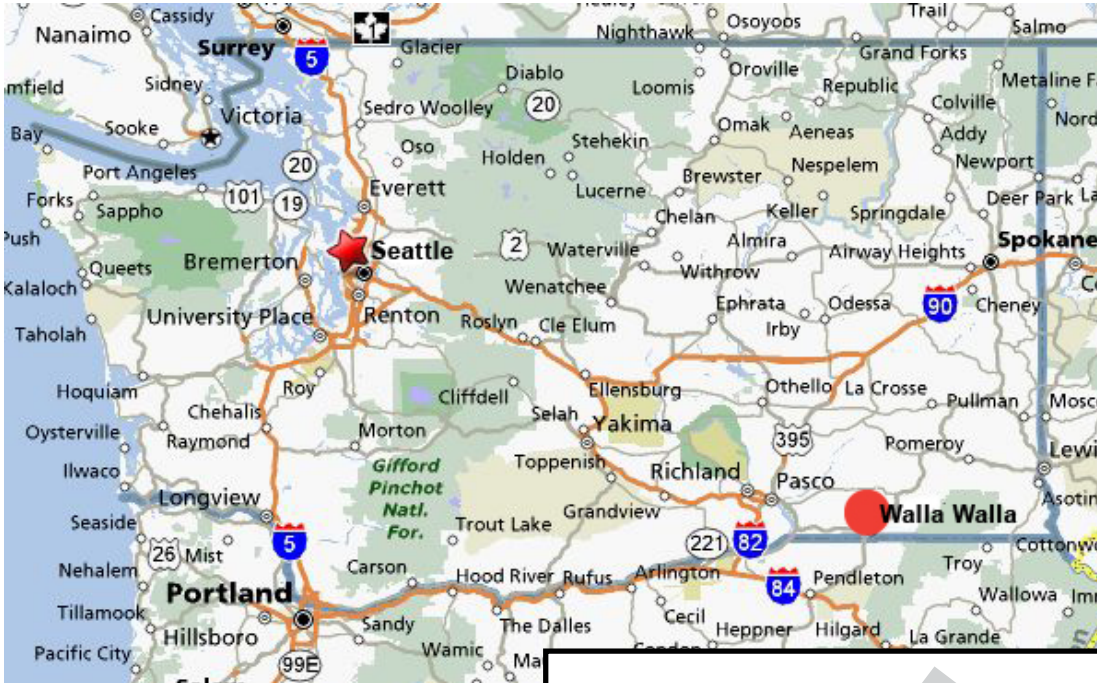

buty

2 0 0 0
WALLA WALLA VALLEY

DIRECTIONS

FROM SEATTLE

- 1: I-90 E toward BELLEVUE/SPOKANE
- 2: Merge onto I-82 E via EXIT 110 toward YAKIMA
- 3: Merge onto US-12 E via EXIT 102 toward RICHLAND/PASCO
- 4: Take the AIRPORT EXIT turning left onto "A" Street
- 5: Turn right onto Cessna

FROM PORTLAND

- 1: I-84 E toward PORTLAND AIRPORT/THE DALLES
- 2: Merge onto I-82 W via EXIT 179 toward HERMISTON/UMATILLA
- 3: Take the US-395 S/US-730 exit, EXIT 1, toward UMATILLA/IRRIGON
- 4: Turn RIGHT onto US-395/US-730/COLUMBIA RIVER HWY/6TH ST
- 5: Continue to follow US-730 (Crossing into WASHINGTON)
- 6: Keep RIGHT at the fork to continue on US-730; US-730 becomes US-12 E
- 7: Take the AIRPORT EXIT turning left onto "A" Street
- 8: Turn right onto Cessna